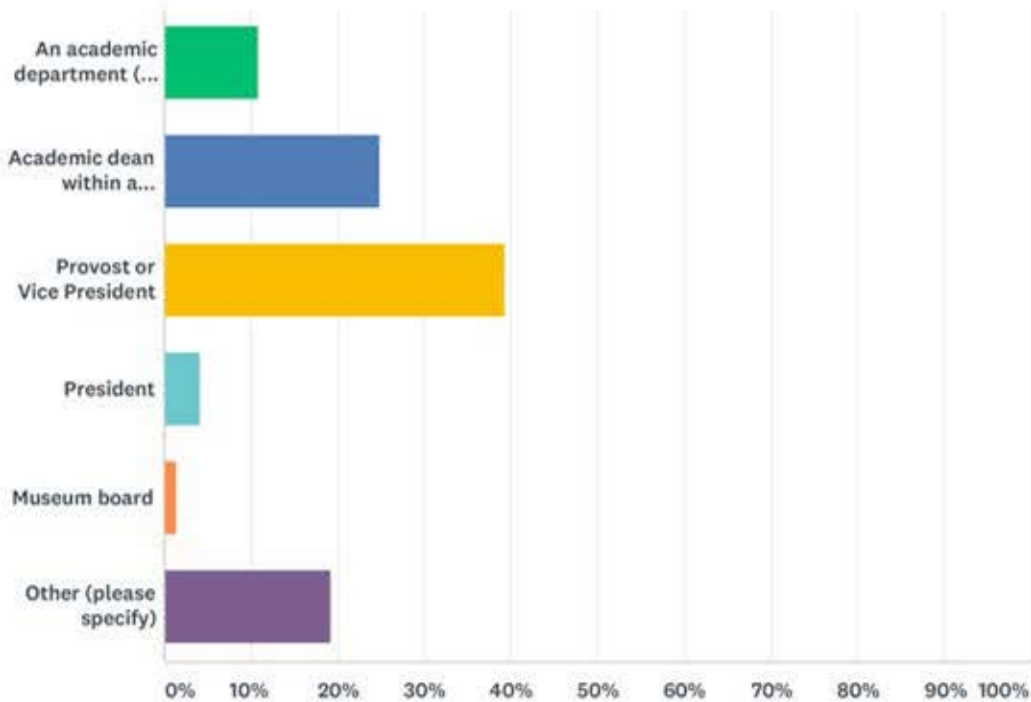

Q1 Within your college or university, who is the direct supervisor for your gallery, museum, and/or collection?

Answered: 265 Skipped: 0

ANSWER CHOICES	RESPONSES	
An academic department (art department, history department, etc)	10.94%	29
Academic dean within a particular college (College of Liberal Arts, etc)	24.91%	66
Provost or Vice President	39.25%	104
President	4.15%	11
Museum board	1.51%	4
Other (please specify)	19.25%	51
TOTAL		265